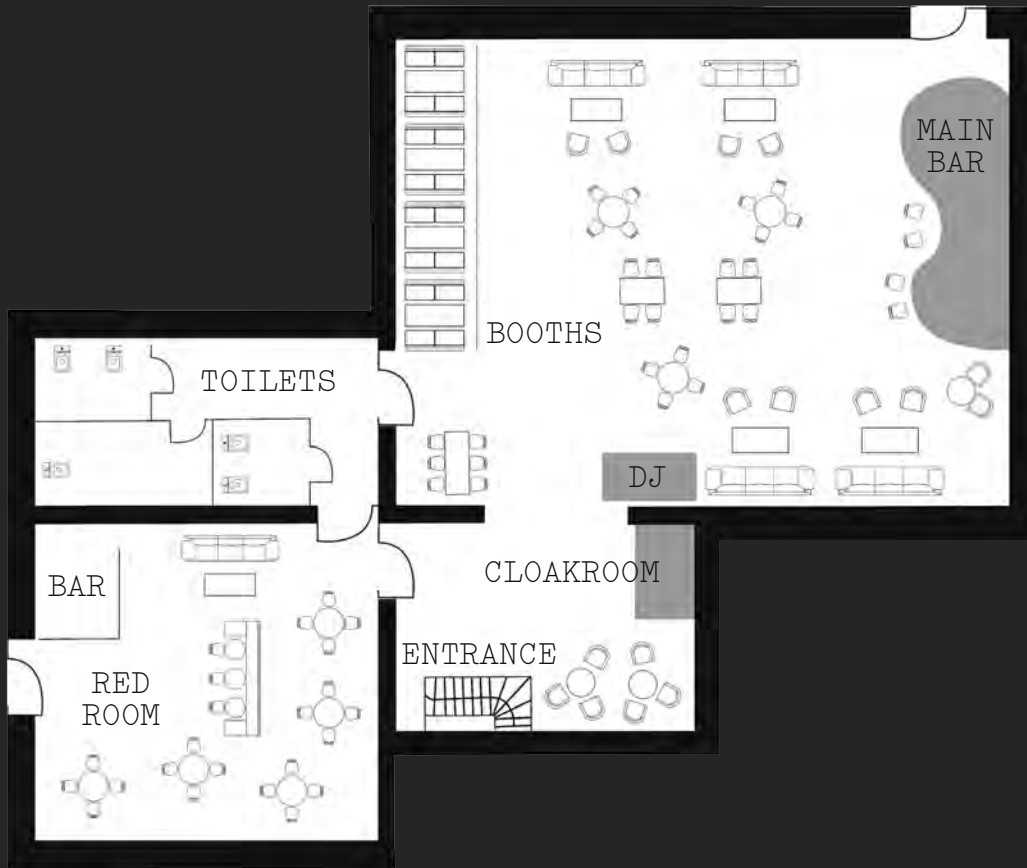

# JACK SOLOMONS CLUB FLOOR PLAN