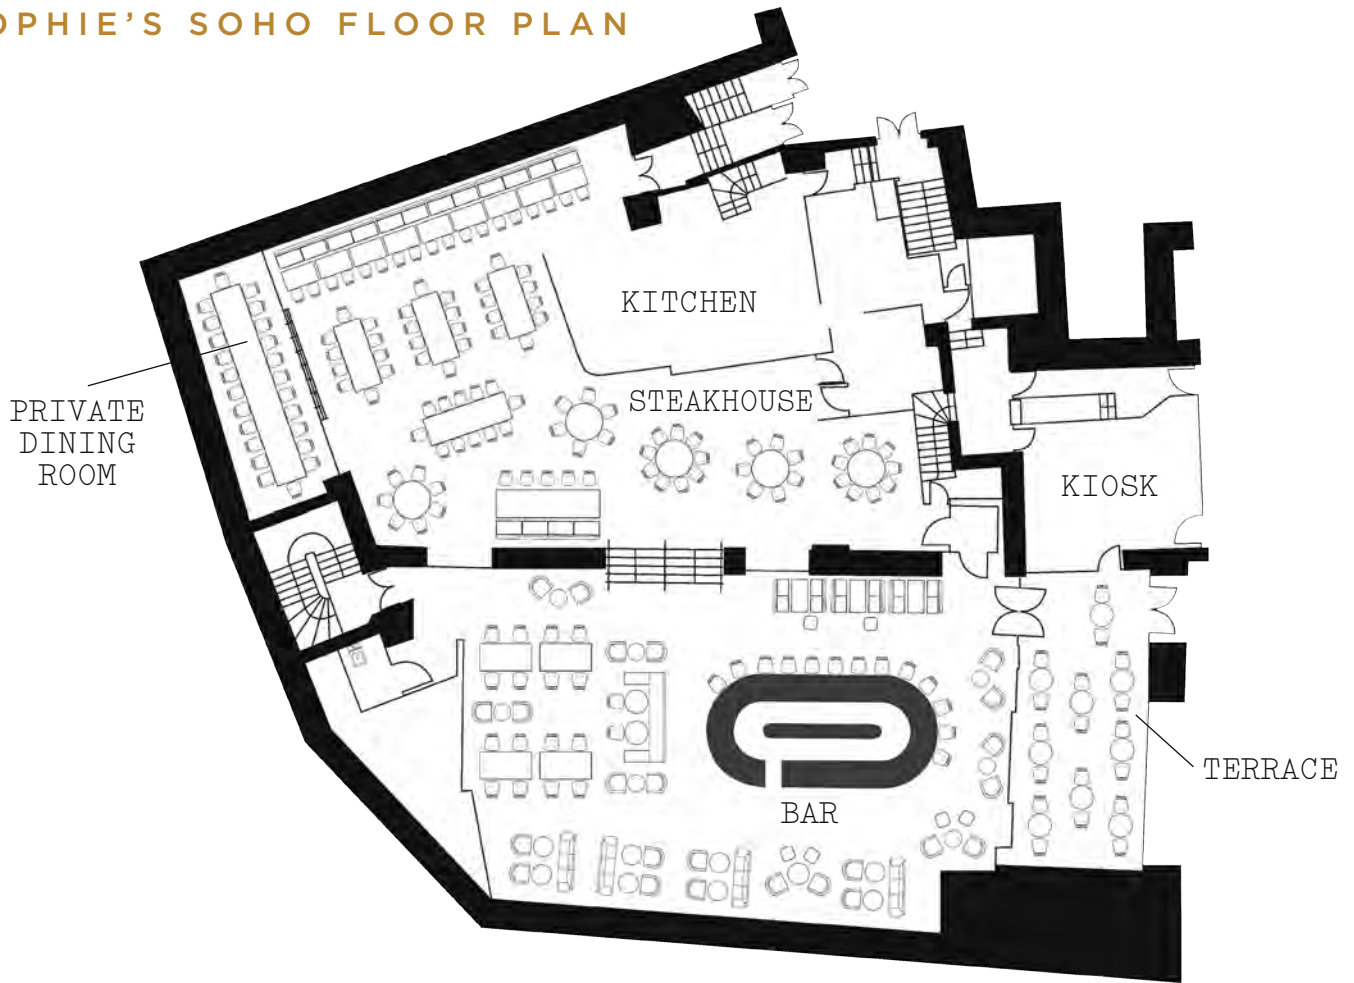

SOPHIE'S SOHO FLOOR PLAN